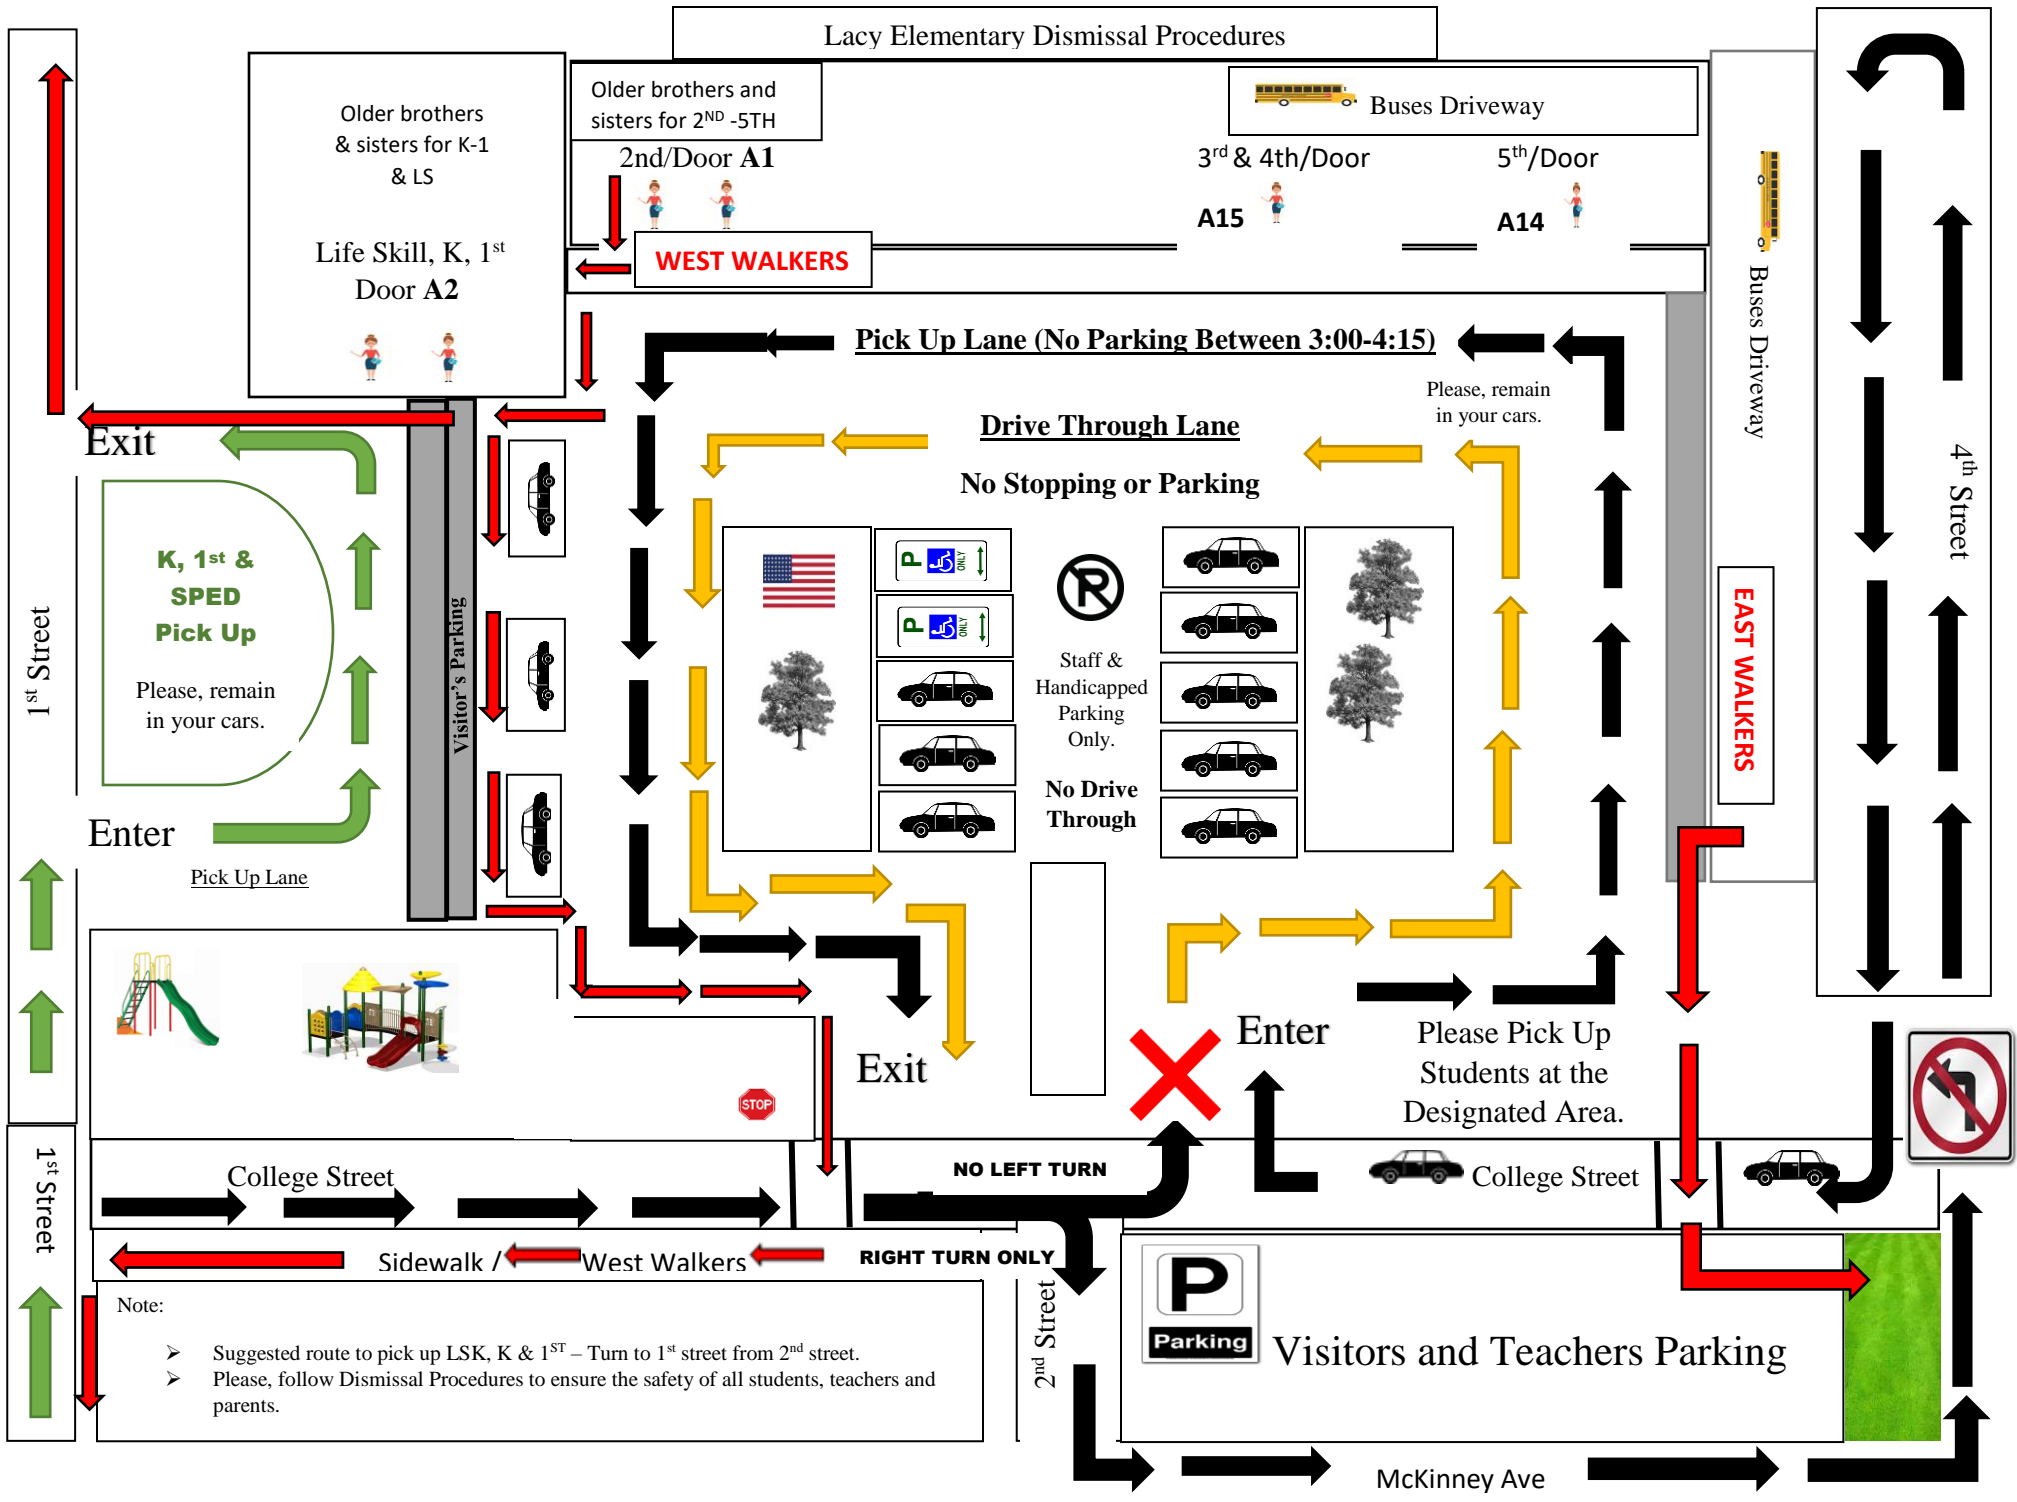

Lacy Elementary Dismissal Procedures

Older brothers & sisters for K-1 & LS

Life Skill, K, 1st Door A2

Older brothers and sisters for 2nd -5th

2nd/Door A1

WEST WALKERS

Buses Driveway

3rd & 4th/Door A15

5th/Door A14

Pick Up Lane (No Parking Between 3:00-4:15)

Drive Through Lane
No Stopping or Parking

Please, remain in your cars.

K, 1st & SPED Pick Up
Please, remain in your cars.

Visitor's Parking

Staff & Handicapped Parking Only.
No Drive Through

EAST WALKERS

4th Street

Enter

Pick Up Lane

Exit

Enter

Please Pick Up Students at the Designated Area.

College Street

NO LEFT TURN

College Street

Sidewalk / West Walkers

RIGHT TURN ONLY

P
Parking

Visitors and Teachers Parking

Note:

- Suggested route to pick up LSK, K & 1st – Turn to 1st street from 2nd street.
- Please, follow Dismissal Procedures to ensure the safety of all students, teachers and parents.

McKinney Ave