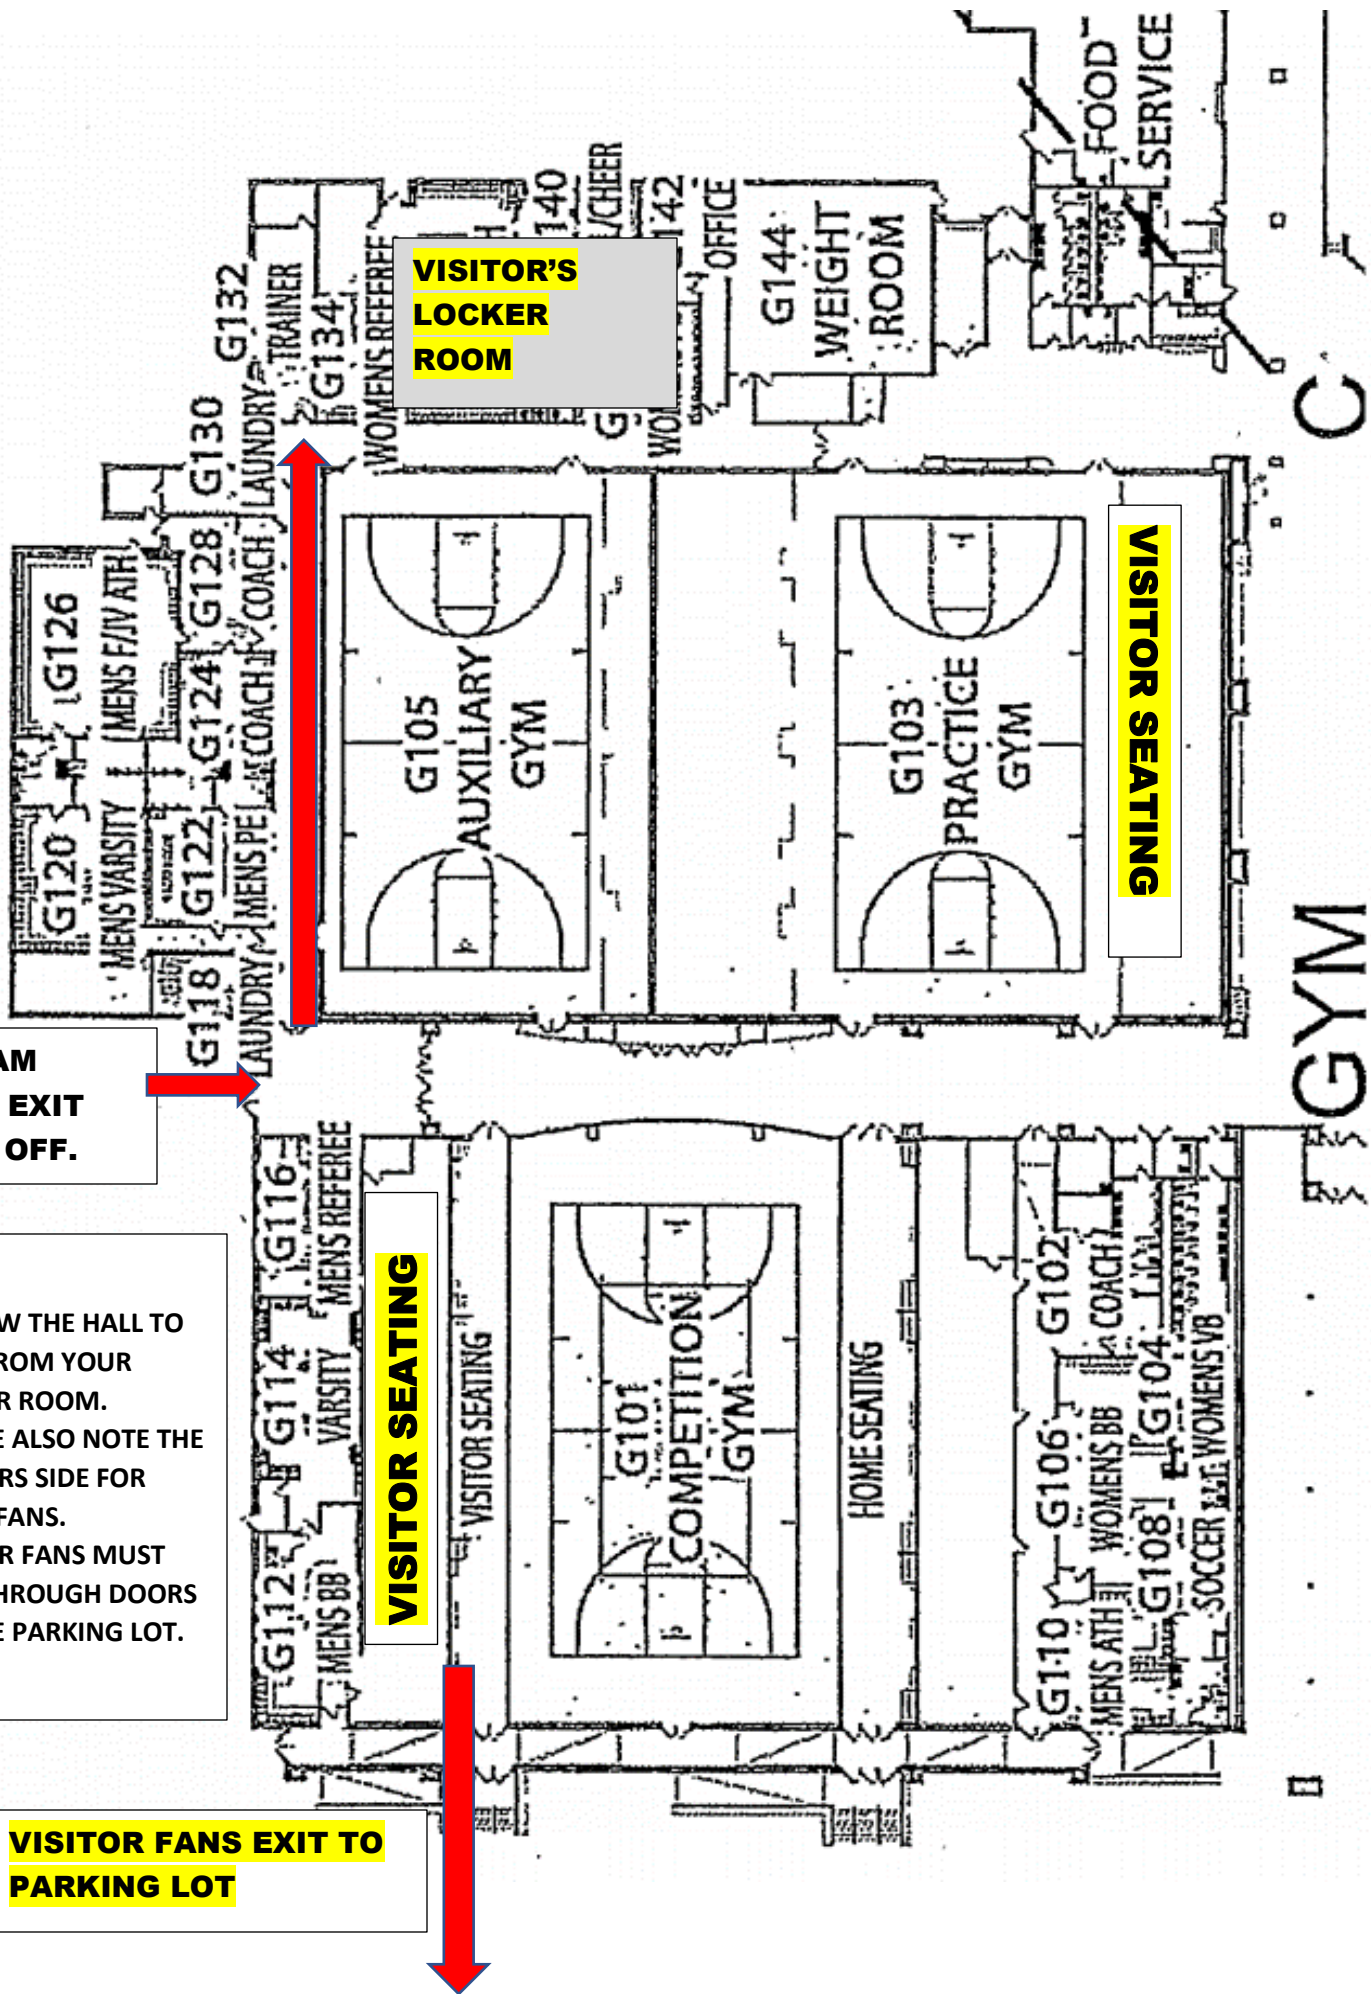

Turn around area to go back and park in parking lot.

Visitor team drop off

Gyms 2 & 3

Main Gym

EXISTING

PARENT DRIVE

BOIS D ARC AVE

BUS DRIVE

PARKING LOT

Hwy 380

ENTER OFF 380 THEN TRAVEL TO VISITOR TEAM DROP OFF ENTRANCE/EXIT.

PRINCETON HIGH SCHOOL

**VISITOR
ENTRANCE
/ EXIT
FROM
DROP OFF**

**VISITOR/ HOME FANS ENTER
THROUGH COVERED
WALKWAY TO GYMS FROM
PARKING LOT.**

**VISITOR TEAM
ENTRANCE / EXIT
FROM DROP OFF.**

- VISITORS:**
- FOLLOW THE HALL TO AND FROM YOUR LOCKER ROOM.
 - PLEASE ALSO NOTE THE VISITORS SIDE FOR YOUR FANS.
 - VISITOR FANS MUST EXIT THROUGH DOORS TO THE PARKING LOT.

**VISITOR FANS EXIT TO
PARKING LOT**

**VISITOR'S
LOCKER
ROOM**

VISITOR SEATING

VISITOR SEATING

GYM

C