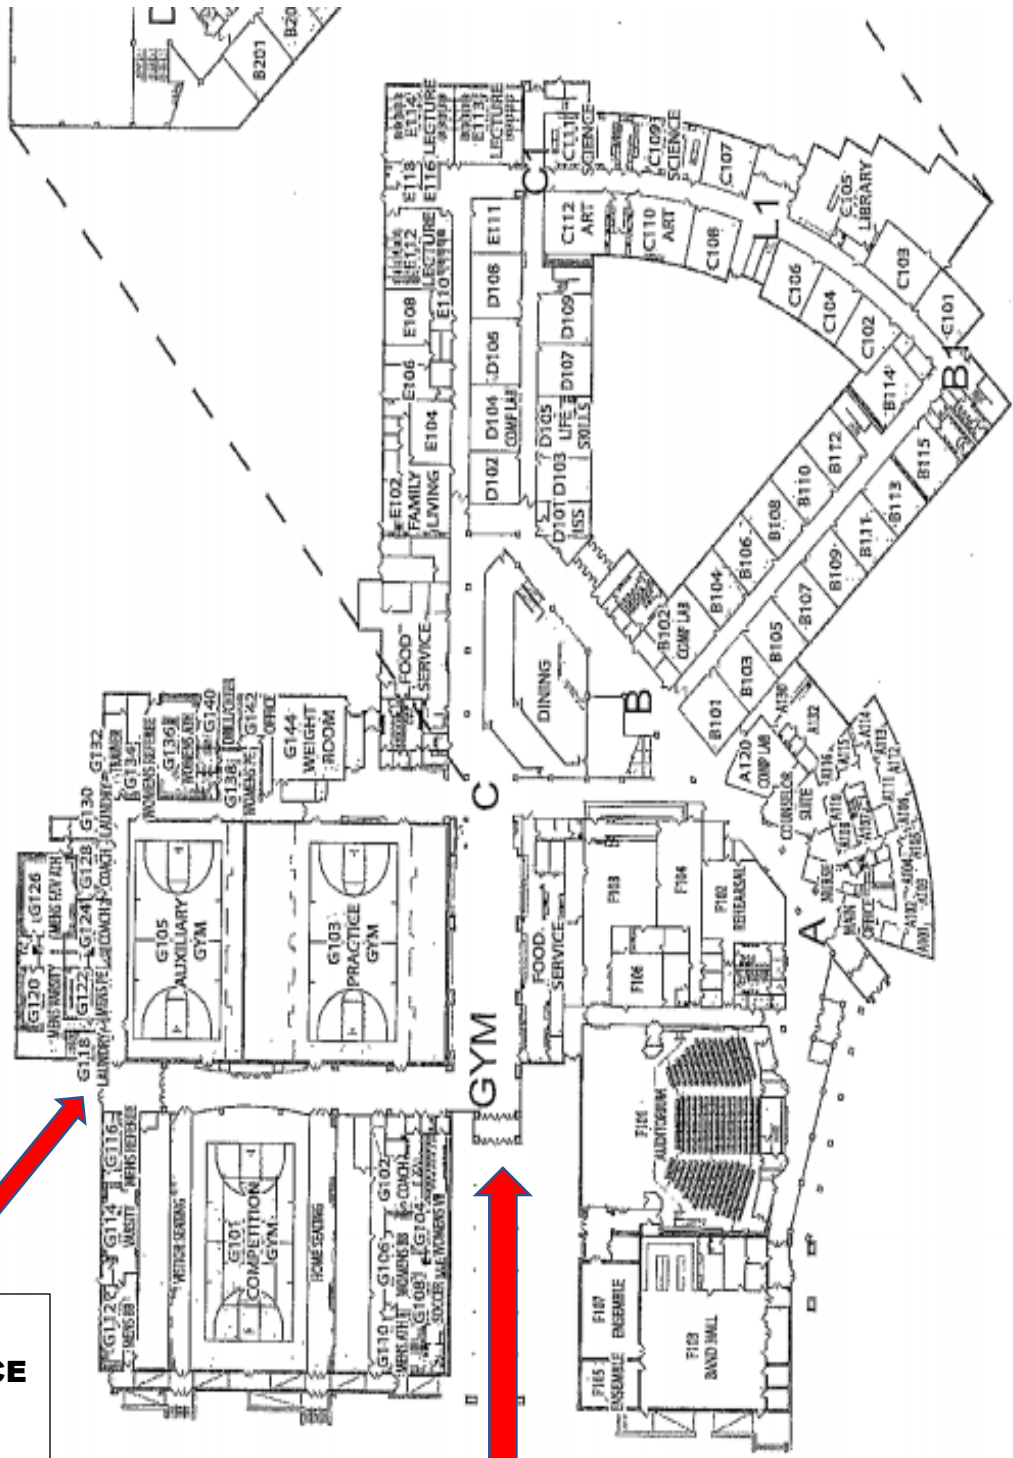

Turn around area to go back and park in parking lot.

Visitor team drop off

Gyms 2 & 3

Main Gym

EXISTING

PARENT DRIVE

BOIS D ARC AVE

BUS DRIVE

PARKING LOT

Hwy 380

ENTER OFF 380 THEN TRAVEL TO VISITOR TEAM DROP OFF ENTRANCE/EXIT.

PRINCETON HIGH SCHOOL

**VISITOR
ENTRANCE
/ EXIT
FROM
DROP OFF**

**VISITOR/ HOME FANS ENTER
THROUGH COVERED
WALKWAY TO GYMS FROM
PARKING LOT.**

**VISITOR TEAM
ENTRANCE / EXIT
FROM DROP OFF.**

- VISITORS:**
- FOLLOW THE HALL TO AND FROM YOUR LOCKER ROOM.
 - PLEASE ALSO NOTE THE VISITORS SIDE FOR YOUR FANS.
 - VISITOR FANS MUST EXIT THROUGH DOORS TO THE PARKING LOT.

**VISITOR FANS EXIT TO
PARKING LOT**

**VISITOR'S
LOCKER
ROOM**

VISITOR SEATING

VISITOR SEATING

GYM

C