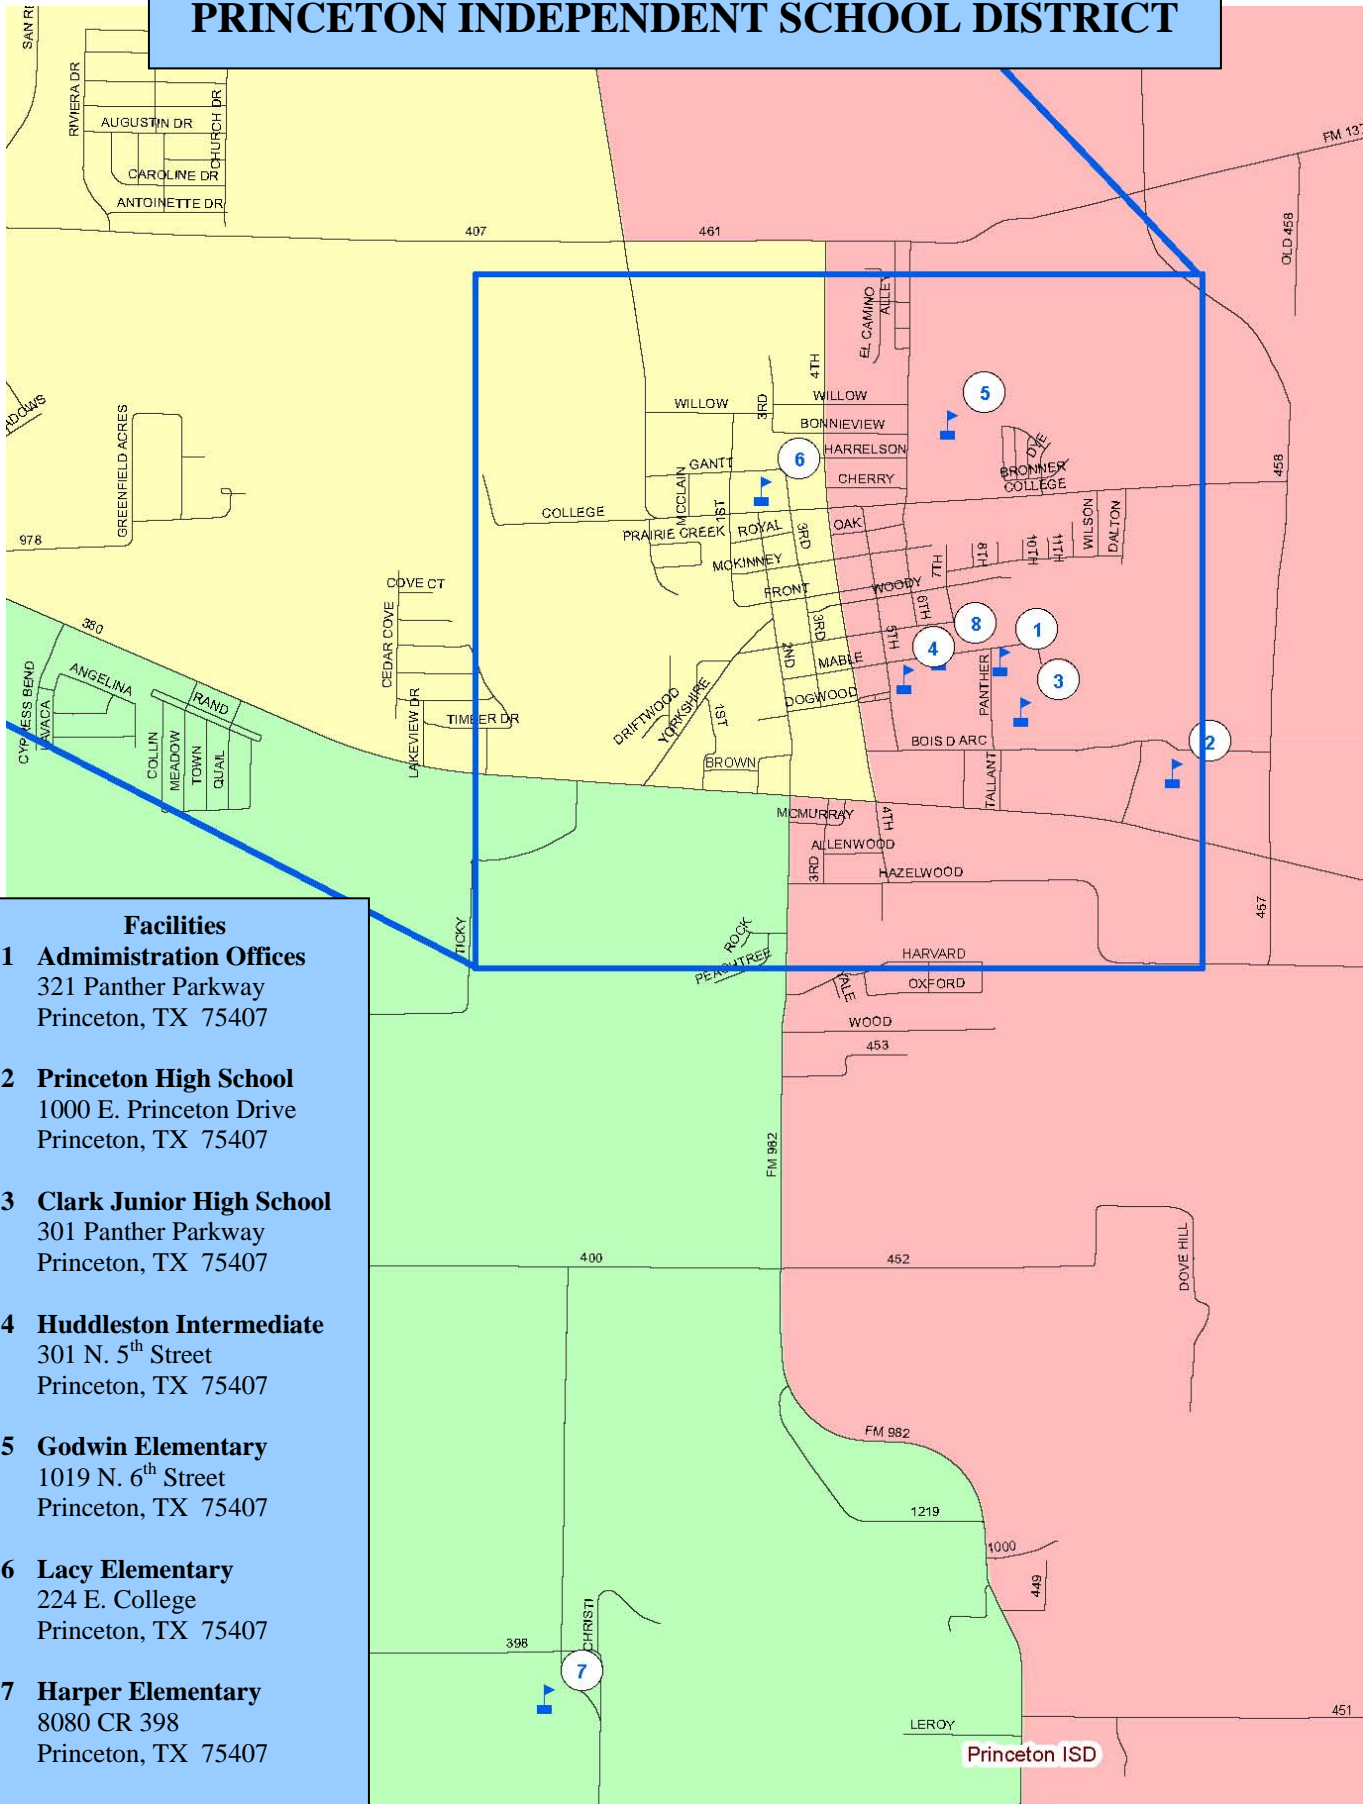

PRINCETON INDEPENDENT SCHOOL DISTRICT

Facilities

- 1 Administration Offices**
321 Panther Parkway
Princeton, TX 75407
- 2 Princeton High School**
1000 E. Princeton Drive
Princeton, TX 75407
- 3 Clark Junior High School**
301 Panther Parkway
Princeton, TX 75407
- 4 Huddleston Intermediate**
301 N. 5th Street
Princeton, TX 75407
- 5 Godwin Elementary**
1019 N. 6th Street
Princeton, TX 75407
- 6 Lacy Elementary**
224 E. College
Princeton, TX 75407
- 7 Harper Elementary**
8080 CR 398
Princeton, TX 75407
- 8 Special Programs Center**
600 Mabel Avenue
Princeton, TX 75407

Princeton ISD